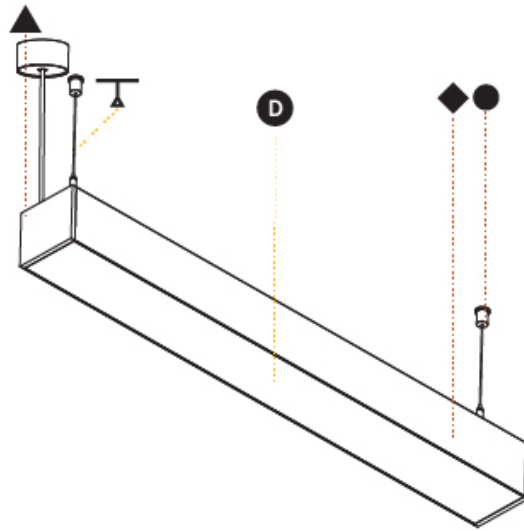

A300102-

PROJECT

TYPE

SPECIFIER

QUANTITY

DATE

A