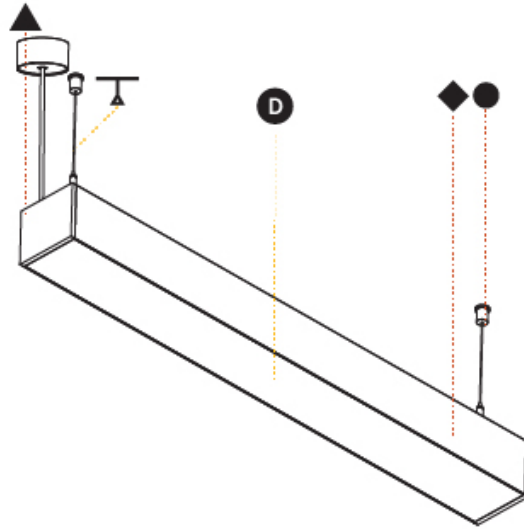

A300103-

PROJECT

TYPE

SPECIFIER

QUANTITY

DATE

A