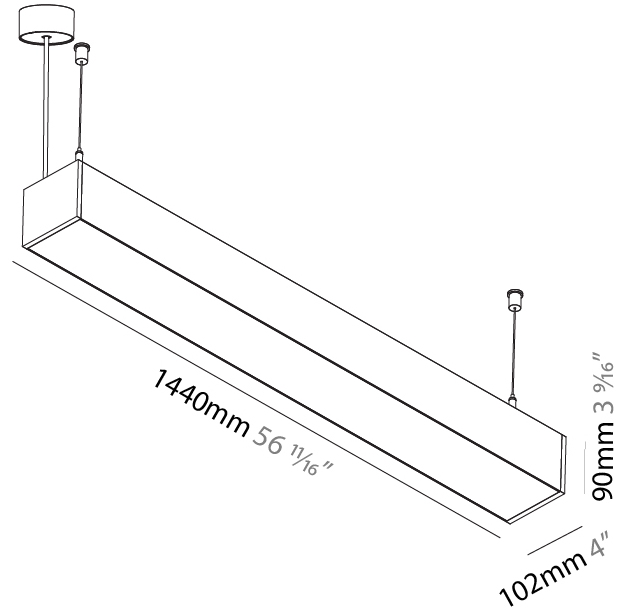

OPTICAL

RATINGS AND CERTIFICATIONS

Certified By: Certified for North American Standards
IP rating: IP20