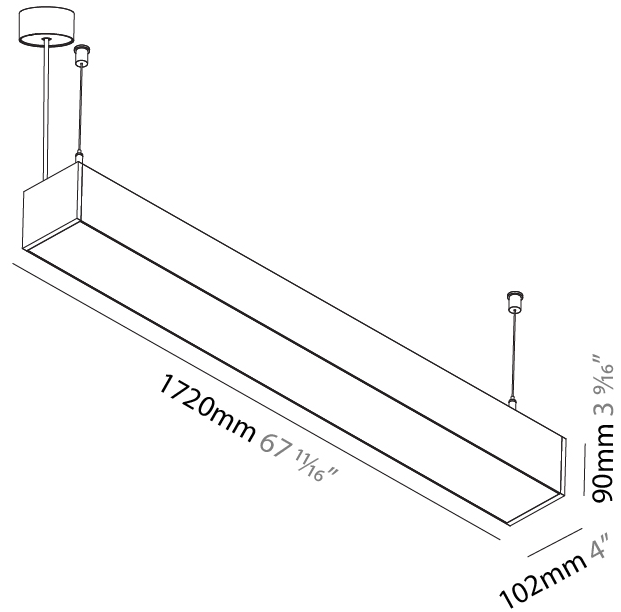

GENERAL

Series: Idaho
Subseries: Idaho 100
Brand: Prolicht
Division: Architectural
Mounting Type: Suspension
Mounting Location: Ceiling
Subcategory: Profile

PHYSICAL

Shape: Rectangle
Length (mm): 1720
Length (in): 67 ¹¹/₁₆
Width (mm): 102
Width (in): 4
Height (mm): 90
Height (in): 3 ⁹/₁₆
Light Distribution: Direct / Indirect
Weight (kg): 8.476
Weight (lbs): 18.69
[Diffuser: PMMA - Opal or Micro-Prism](#)
[Fixture Finish: SSR / BKV / CWI / CRY / HAB / UFT / ITA / RUA / FTG / MYG / LOD / PUS / FRO / FUP / KIA / POP / BLS / SPG / MEY / GOH / GUM / CHC / COM / ABZ / JAG / OBR / MOS / ROR](#)
Fixture Material: Aluminum
[Cable Details: 2000mm or 6000mm Cable](#)

ELECTRICAL

Lamp Type: LED (Zhaga Standard)
Input Wattage (W): 30/25
Total Output Wattage (W): 44
[Dimming: Non-Dimming / Phase Dimming (120Vac only) / 0-10V Dimming](#)
Driver Included: Yes
Driver Location: Integrated
Driver Type: Constant Current - 120 / 277Vac
Driver Class: Class 2
Input Voltage (V): 120 - 277
Constant Current (MA): 350

LED

[Color Temperature (°K): 3000 / 3500 / 4000](#)
Max. Delivered Lumen (lm): 5650 / 5850 / 5970
CRI: >80 CRI
Lamp Life (hrs): 50000

OPTICAL

RATINGS AND CERTIFICATIONS

Certified By: Certified for North American Standards
IP rating: IP20