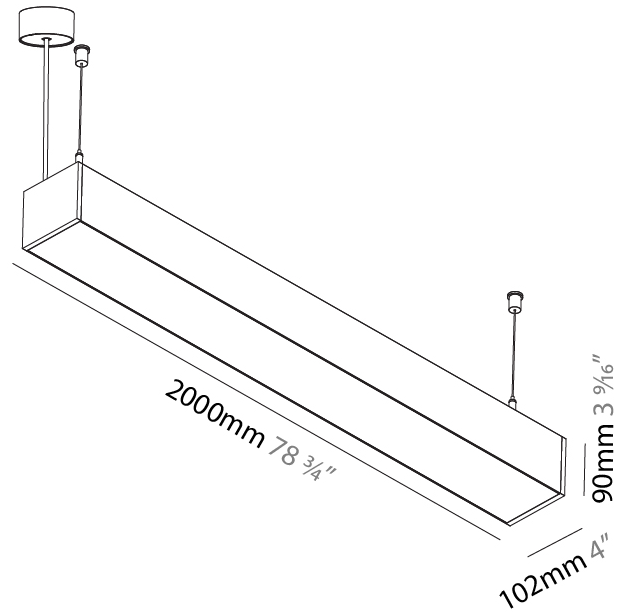

GENERAL

Series: Idaho
Subseries: Idaho 100
Brand: Prolicht
Division: Architectural
Mounting Type: Suspension
Mounting Location: Ceiling
Subcategory: Profile

PHYSICAL

Shape: Rectangle
Length (mm): 2000
Length (in): 78 3/4
Width (mm): 102
Width (in): 4
Height (mm): 90
Height (in): 3 9/16
Max. Overall Height (mm): 2090
Max. Overall Height (in): 82 5/16
Light Distribution: Direct / Indirect
Weight (kg): 11.3
Weight (lbs): 24.86
Diffuser: PMMA - Opal or Micro-Prism
Fixture Finish: ANA / SSR / BKV / CWI / CRY / HAB / MSR / UFT / ITA / RUA / OGR / FTG / MYG / RWR / LOD / PUS / FRO / FUP / KIA / POP / BLS / SPG / MEY / GOH / GUM / CHC / COM / ABZ / JAG / OBR / MOS / ROR
Fixture Material: Aluminum
Cable Details: 2000mm or 6000mm Transparent Cable

ELECTRICAL

Lamp Type: LED (Zhaga Standard)
Input Wattage (W): 35/30
Total Output Wattage (W): 52
Dimming: Non-Dimming / Phase Dimming (120Vac only) / 0-10V Dimming
Driver Included: Yes
Driver Location: Integrated
Driver Type: Constant Current - 120 / 277Vac
Driver Class: Class 2
Input Voltage (V): 120 - 277
Constant Current (MA): 350

LED

Color Temperature (°K): 3000 / 3500 / 4000
Max. Delivered Lumen (lm): 6200 / 6419 / 6550
CRI: >80 CRI
Lamp Life (hrs): 50000

OPTICAL

RATINGS AND CERTIFICATIONS

Certified By: Certified for North American Standards
IP rating: IP20