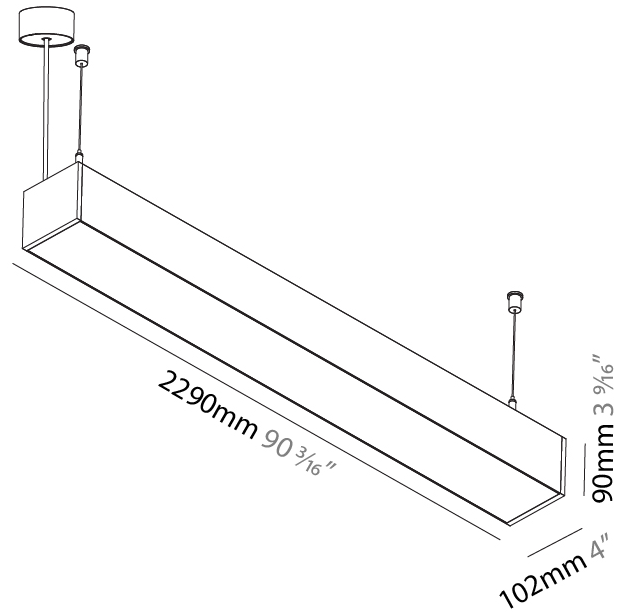

GENERAL

Series: Idaho
Subseries: Idaho 100
Brand: Prolicht
Division: Architectural
Mounting Type: Suspension
Mounting Location: Ceiling
Subcategory: Profile

PHYSICAL

Shape: Rectangle
Length (mm): 2290
Length (in): 90 ³/₁₆"
Width (mm): 102
Width (in): 4
Height (mm): 90
Height (in): 3 ⁹/₁₆"
Max. Overall Height (mm): 2090
Max. Overall Height (in): 82 ⁵/₁₆"
Light Distribution: Direct / Indirect
Weight (kg): 12.621
Weight (lbs): 27.77
Diffuser: PMMA - Opal or Micro-Prism
Fixture Finish: ANA / SSR / BKV / CWI / CRY / HAB / MSR / UFT / ITA / RUA / OGR / FTG / MYG / RWR / LOD / PUS / FRO / FUP / KIA / POP / BLS / SPG / MEY / GOH / GUM / CHC / COM / ABZ / JAG / OBR / MOS / ROR
Fixture Material: Aluminum
Cable Details: 2000mm or 6000mm Transparent Cable

ELECTRICAL

Lamp Type: LED (Zhaga Standard)
Input Wattage (W): 40/35
Total Output Wattage (W): 60
Dimming: Non-Dimming / Phase Dimming (120Vac only) / 0-10V Dimming
Driver Included: Yes
Driver Location: Integrated
Driver Type: Constant Current - 120 / 277Vac
Driver Class: Class 2
Input Voltage (V): 120 - 277
Constant Current (MA): 350

LED

Color Temperature (°K): 3000 / 3500 / 4000
Max. Delivered Lumen (lm): 7160 / 7409 / 7560
CRI: >80 CRI
Lamp Life (hrs): 50000

OPTICAL

RATINGS AND CERTIFICATIONS

Certified By: Certified for North American Standards
IP rating: IP20