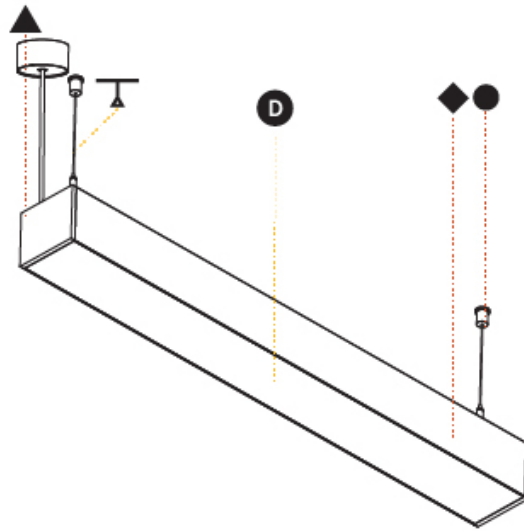

A300101-

PROJECT

TYPE

SPECIFIER

QUANTITY

DATE

A