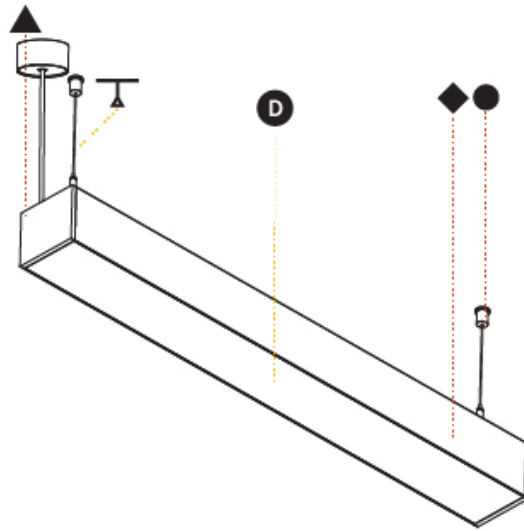

A300104-

PROJECT
TYPE
SPECIFIER
QUANTITY
DATE

A